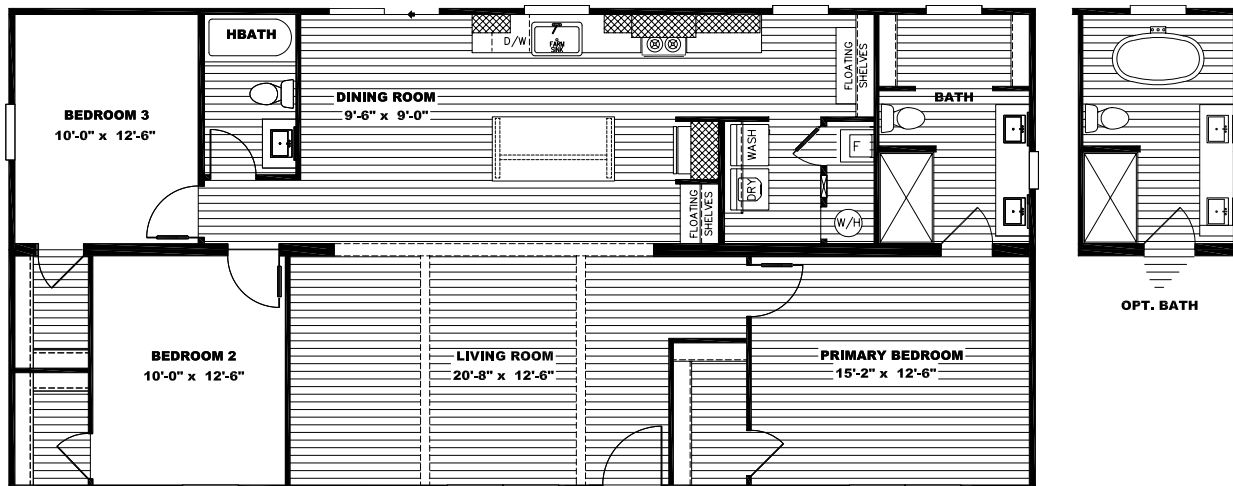

52NXT28563B >> 1,474 Sq Ft >> 3 Beds >> 2 Baths

## Standard Features

- > Select between additional closet or soaker tub in primary bathroom
- > Ecobee® Thermostat
- > Ring HD Video Doorbell
- > DuraCraft® Cabinets
- > Finished Drywall in Living Areas (wallboard in closets, pantry, & utility)
- > Black Stainless Appliances
- > Craftsman Front Door with Shelf (available in white or blue)
- > Can lighting throughout
- > Open pantry area in kitchen