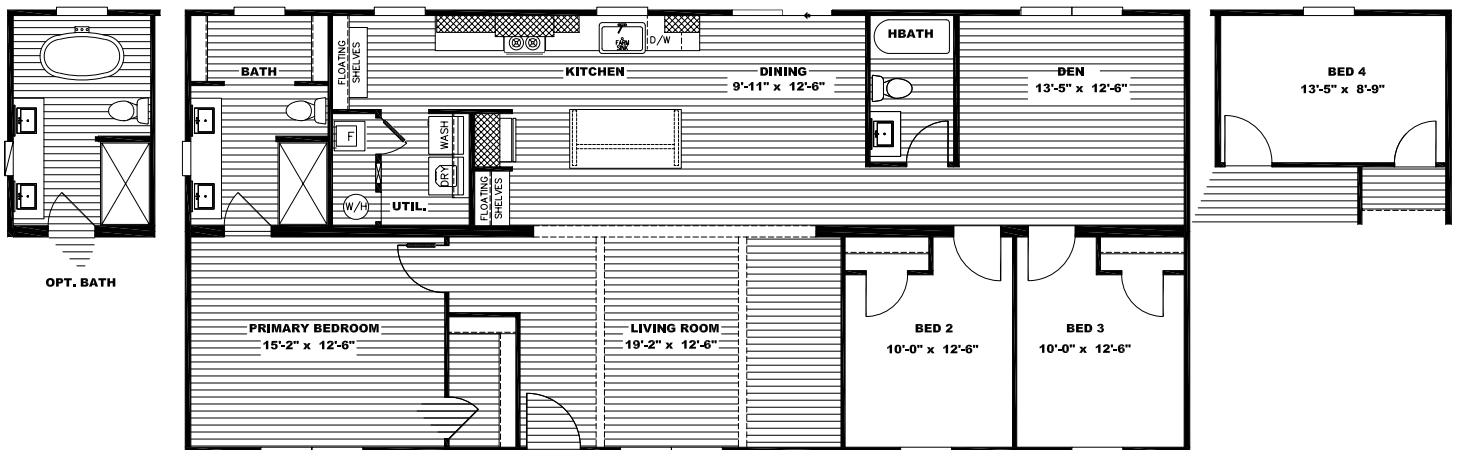

52NXT28603B >> 3 Beds >> 2 Baths >> 1,580 Sq Ft

Standard Features

- > Select between additional closet or soaker tub in primary bathroom
- > Ecobee® Thermostat
- > Ring HD Video Doorbell
- > DuraCraft® Cabinets
- > Finished Drywall in Living Areas (wallboard in closets, pantry, & utility)
- > Black Stainless Appliances
- > Craftsman Front Door with Shelf (available in white or blue)
- > Can lighting throughout
- > Open pantry area in kitchen