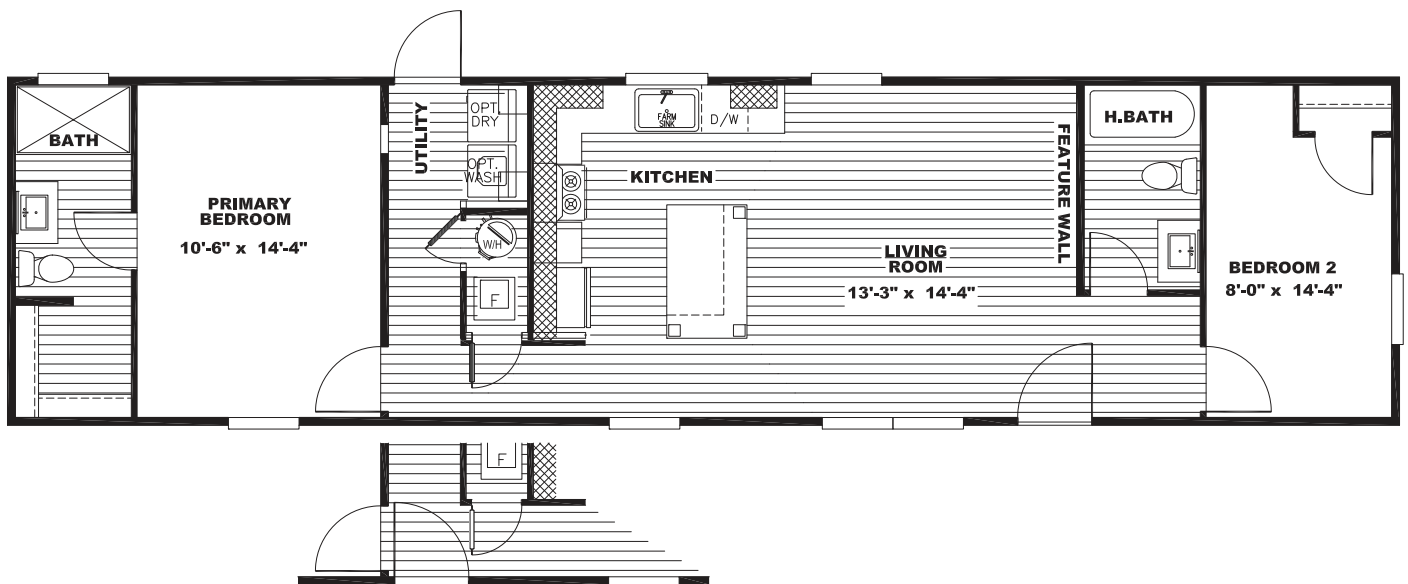

Trinity 60

52NXT16602AH | 2 beds | 2 baths | 900 sq. ft. | 16x60

Standard Features

- White, Clay or Flint vinyl siding with OSB sheathing
- 30 Year Architectural Weatherwood shingles
- Dual porch lights at front door
- Artisan front door (Blue or White)
- Optional artisan 6 pane glass front door (blue or white)
- Full-view storm door
- Ring® HD video doorbell
- Kwikset® black interior and exterior door hardware
- Tape and textured walls throughout
- 3" iron mountain pine or white trim around doors, windows, at the ceiling, and baseboards in linoleum areas
- Shaw Resilient® linoleum standard in all living rooms and wet areas
- Custom wood shelving in closets with rod
- Shiplap feature wall (POG) with W/B for TV
- Shaw Resilient® R2X® 25 oz residential carpet is standard in spare bedrooms with built-in stain treatment
- 200 amp service
- Black ceiling fan with light in primary bedroom and living room or den
- USB recept in islands
- Large single-level island
- DuraCraft® cabinets in three colors (we can also add four island colors) with shaker profile. PVC scratch-resistant and water-repellant
- Drawer over base door construction
- 43" overhead cabinets
- Frigidaire® appliances in stainless steel
- Package includes 26' side-by-side with water/ice, smooth top range, dishwasher, and stainless steel microwave over range
- Pfister® brushed nickel gooseneck faucet with sprayer in stainless steel farmhouse apron sink
- All homes are constructed with eBuilt® features
- R-22/R-13/R-38 insulation values
- Overhead air ducts
- Lux Low-E windows – 60", 4 over 1 gridded wit bronze finish
- ecobee® Smart Thermostat
- Rheem® hybrid heat pump 40-gallon water heater
- SmartComfort® Carrier® furnace – electric up-flow air
- LED can lights throughout
- 60" fiberglass shower with black pivot door in primary bath
- Square porcelain sinks
- Pfister® black faucets in both baths
- Iron mountain pine or white trimmed mirrors
- 60" fiberglass tub/shower combo in hall bath