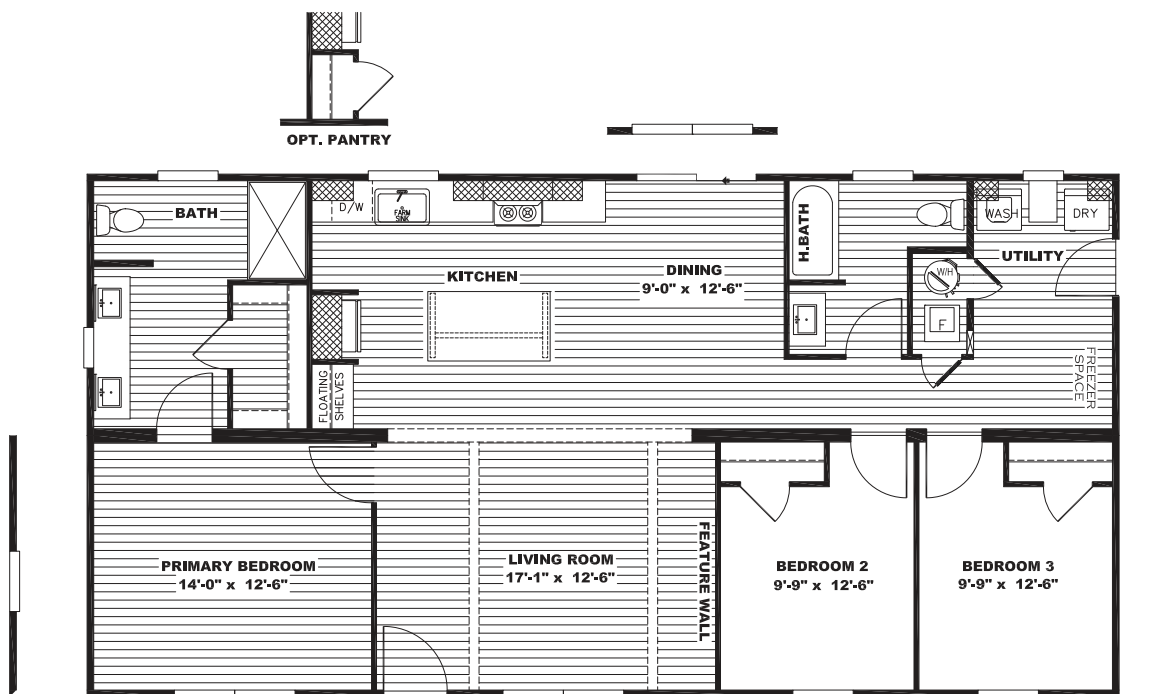

# Wilder

52NXT28523AH | 3 beds | 2 baths | 1,369 sq. ft. | 28x52