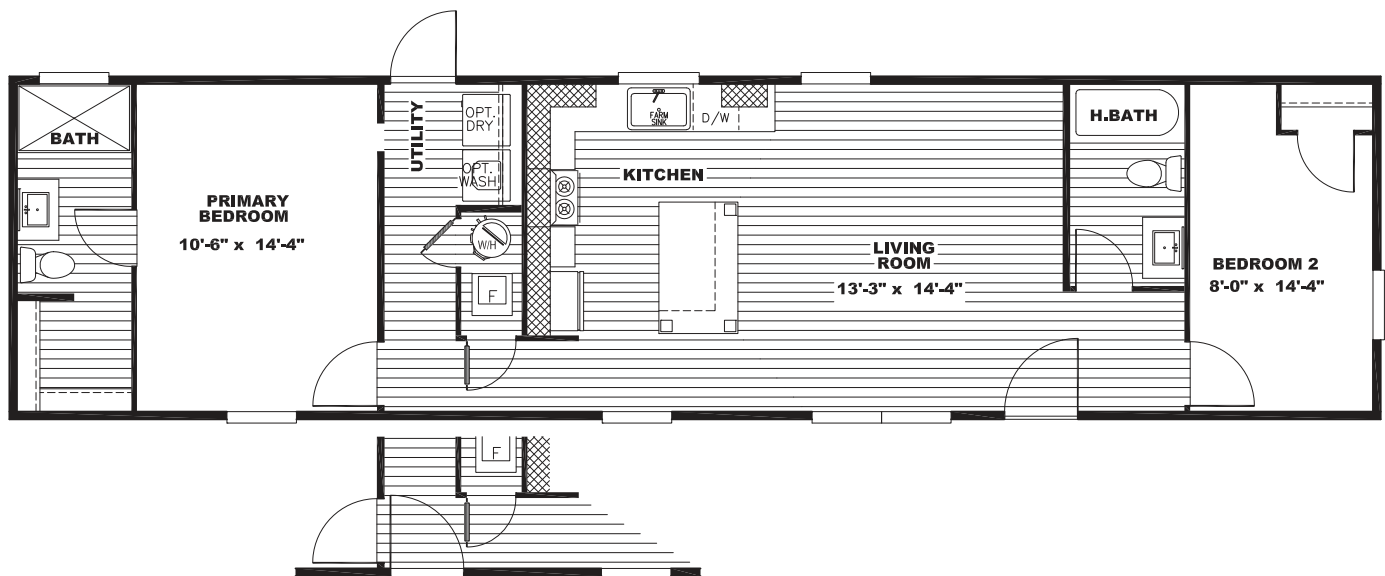

Trinity 60

52NXT16602AH | 2 beds | 2 baths | 900 sq. ft. | 16x60

Standard Features

- White, Clay or Flint vinyl siding with OSB sheathing
- 30 Year Architectural Weatherwood shingles
- Dual porch lights at front door
- Artisan front door (Blue or White)
- Optional artisan 6 pane glass front door (blue or white)
- Full-view storm door
- Ring® HD video doorbell
- Kwikset® black interior and exterior door hardware
- Tape and textured walls throughout
- 3" iron mountain pine or white trim around doors, windows, at the ceiling, and baseboards in linoleum areas
- Shaw Resilient® linoleum standard in all living rooms and wet areas
- Custom wood shelving in closets with rod
- Shiplap feature wall (POG) with W/B for TV
- Shaw Resilient® R2X® 25 oz residential carpet is standard in spare bedrooms with built-in stain treatment
- 200 amp service
- Black ceiling fan with light in primary bedroom and living room or den
- USB recept in islands
- Large single-level island
- DuraCraft® cabinets in three colors (we can also add four island colors) with shaker profile. PVC scratch-resistant and water-repellant
- Drawer over base door construction
- 43" overhead cabinets
- Frigidaire® appliances in stainless steel
- Package includes 26' side-by-side with water/ice, smooth top range, dishwasher, and stainless steel microwave over range
- Pfister® brushed nickel gooseneck faucet with sprayer in stainless steel farmhouse apron sink
- All homes are constructed with eBuilt® features
- R-22/R-13/R-38 insulation values
- Overhead air ducts
- Lux Low-E windows – 60", 4 over 1 gridded wit bronze finish
- ecobee® Smart Thermostat
- Rheem® hybrid heat pump 40-gallon water heater
- SmartComfort® Carrier® furnace – electric up-flow air
- LED can lights throughout
- 60" fiberglass shower with black pivot door in primary bath
- Square porcelain sinks
- Pfister® black faucets in both baths
- Iron mountain pine or white trimmed mirrors
- 60" fiberglass tub/shower combo in hall bath