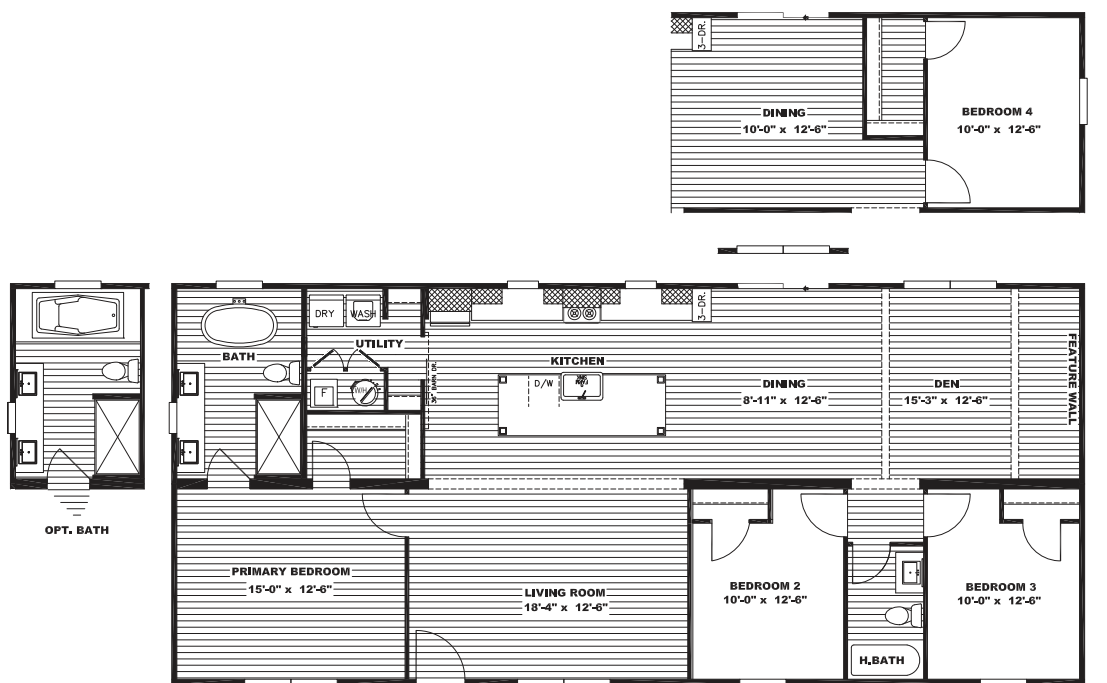

EXCLUSIVE TO INDEPENDENT RETAILERS

Isabella

52NXI28603AH | 3 beds | 2 baths | 1,580 sq. ft. | 28x60

Standard Features

- White, Clay or Flint vinyl siding with OSB sheathing
- 30 Year Architectural Weatherwood shingles
- 20' dormer with SmartPanel insert and columns
- Dual porch lights at front door
- Artisan front door (Blue or White)
- Optional artisan 6 pane glass front door (blue or white)
- Full-view storm door
- Ring® HD video doorbell
- Kwikset® black interior and exterior door hardware
- Sliding glass patio door
- Tape and textured walls throughout
- 3" iron mountain pine trim or white around doors, windows, at the ceiling, and baseboards in linoleum areas
- Shaw Resilient® linoleum standard in all living rooms, primary bedrooms, and wet areas
- Custom wood shelving in closets with rod
- Shiplap feature wall (POG) with W/B for TV
- Shaw Resilient® R2X® 25 oz residential carpet is standard in spare bedrooms with built-in stain treatment
- Iron mountain pine ceiling beams
- 200 amp service
- Black ceiling fan with light in primary bedroom and living room or den
- USB recept in islands
- Large single-level island
- Screen Pantry Door
- DuraCraft® cabinets in three colors (we can also add four island colors) with shaker profile. PVC scratch-resistant and water-repellant
- Drawer over base door construction
- 43" overhead cabinets
- Frigidaire® appliances in stainless steel
- Package includes 26' side-by-side with water/ice, smooth top range, dishwasher, and stainless steel microwave over range
- Pfister® brushed nickel gooseneck faucet with sprayer in stainless steel farmhouse apron sink
- Two black pendant lights over the island
- All homes are constructed with eBuilt® features
- R-22/R-13/R-38 insulation values
- Overhead air ducts
- Lux Low-E windows – 60", 4 over 1 gridded wit bronze finish
- ecobee® Smart Thermostat
- Rheem® hybrid heat pump 40-gallon water heater
- SmartComfort® Carrier® furnace – electric up-flow air
- LED can lights throughout
- 60" fiberglass shower with black pivot door in primary bath
- Square porcelain sinks
- Pfister® black faucets in both baths
- Iron mountain pine or white trimmed mirrors
- 60" fiberglass tub/shower combo in hall bath
- Freestanding Designer Tub