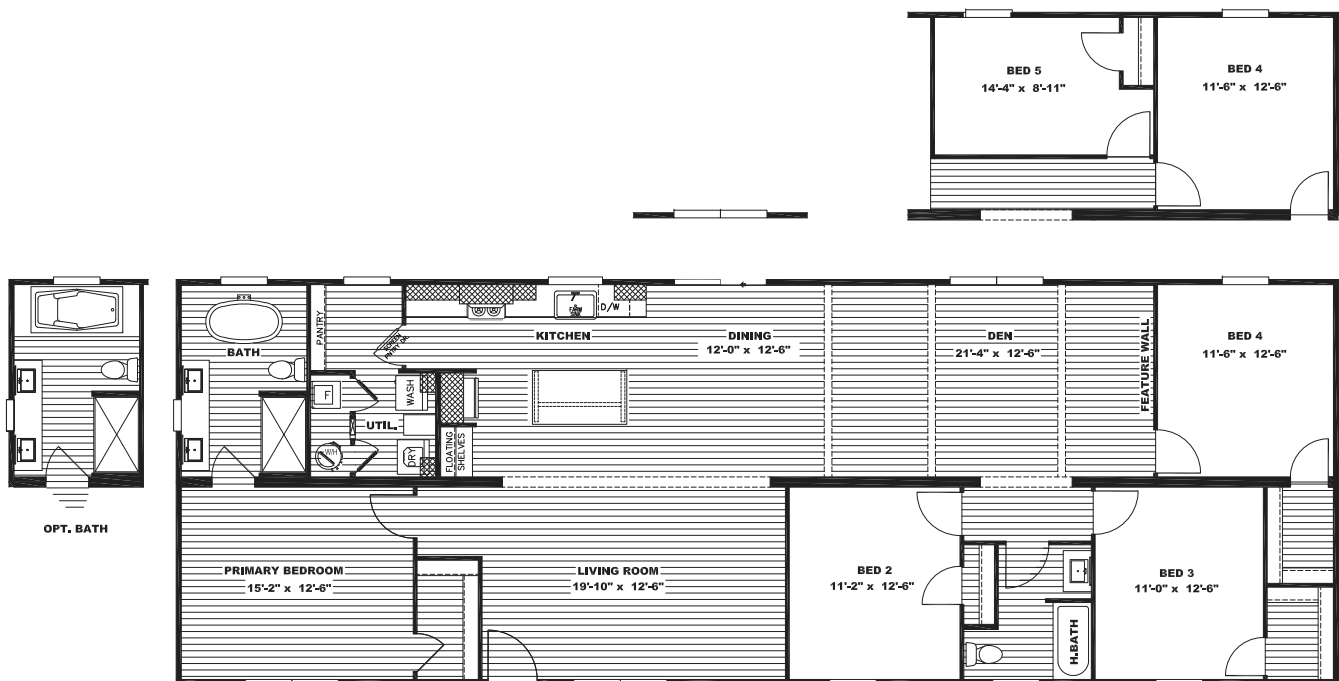

Tinsley

52NXT28764CH | 4 beds | 3 baths | 2,001 sq. ft. | 28x76

Standard Features

- White, Clay or Flint vinyl siding with OSB sheathing
- 30 Year Architectural Weatherwood shingles
- 20' dormer with SmartPanel insert and columns
- Dual porch lights at front door
- Artisan front door (Blue or White)
- Optional artisan 6 pane glass front door (blue or white)
- Full-view storm door
- Ring® HD video doorbell
- Kwikset® black interior and exterior door hardware
- Sliding glass patio door
- Tape and textured walls throughout
- 3" iron mountain pine or white trim around doors, windows, at the ceiling, and baseboards in linoleum areas
- Shaw Resilient® linoleum standard in all living rooms, primary bedrooms, and wet areas
- Custom wood shelving in closets with rod
- Shiplap feature wall (POG) with W/B for TV
- Shaw Resilient® R2X® 25 oz residential carpet is standard in spare bedrooms with built-in stain treatment
- Iron mountain pine ceiling beams
- 200 amp service
- Black ceiling fan with light in primary bedroom and living room or den
- USB recept in islands
- Large single-level island
- DuraCraft® cabinets in three colors (we can also add four island colors) with shaker profile. PVC scratch-resistant and water-repellant
- Drawer over base door construction
- 43" overhead cabinets
- Frigidaire® appliances in stainless steel
- Package includes 26' side-by-side with water/ice, smooth top range, dishwasher, and stainless steel microwave over range
- Pfister® brushed nickel gooseneck faucet with sprayer in stainless steel farmhouse apron sink
- Two black pendant lights over the island
- All homes are constructed with eBuilt® features
- R-22/R-13/R-38 insulation values
- Overhead air ducts
- Lux Low-E windows – 60", 4 over 1 gridded wit bronze finish
- ecobee® Smart Thermostat
- Rheem® hybrid heat pump 40-gallon water heater
- SmartComfort® Carrier® furnace – electric up-flow air
- LED can lights throughout
- 60" fiberglass shower with black pivot door in primary bath
- Square porcelain sinks
- Pfister® black faucets in both baths
- Iron mountain pine or white trimmed mirrors
- 60" fiberglass tub/shower combo in hall bath
- Freestanding designer tub
- Screen pantry door