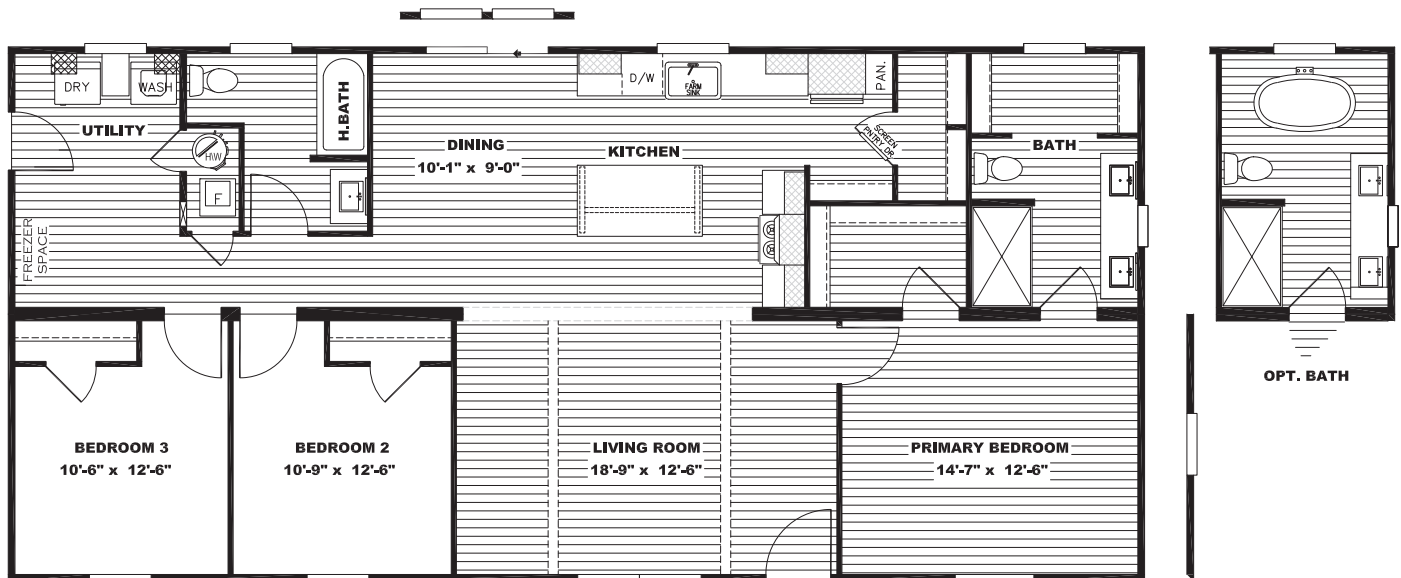

EXCLUSIVE TO INDEPENDENT RETAILERS

Emilie

52NXI28563AH | 3 beds | 2 baths | 1,474 sq. ft. | 28x56

Standard Features

- White, Clay or Flint vinyl siding with OSB sheathing
- 30 Year Architectural Weatherwood shingles
- 20' dormer with SmartPanel insert and columns
- Dual porch lights at front door
- Artisan front door (Blue or White)
- Optional artisan 6 pane glass front door (blue or white)
- Full-view storm door
- Ring® HD video doorbell
- Kwikset® black interior and exterior door hardware
- Sliding glass patio door
- Tape and textured walls throughout
- 3" iron mountain pine trim or white around doors, windows, at the ceiling, and baseboards in linoleum areas
- Shaw Resilient® linoleum standard in all living rooms, primary bedrooms, and wet areas
- Custom wood shelving in closets with rod
- Shiplap feature wall (POG) with W/B for TV
- Shaw Resilient® R2X® 25 oz residential carpet is standard in spare bedrooms with built-in stain treatment
- Iron mountain pine ceiling beams
- 200 amp service
- Black ceiling fan with light in primary bedroom and living room or den
- USB recept in islands
- Large single-level island
- Screen Pantry Door
- DuraCraft® cabinets in three colors (we can also add four island colors) with shaker profile. PVC scratch-resistant and water-repellant
- Drawer over base door construction
- 43" overhead cabinets
- Frigidaire® appliances in stainless steel
- Package includes 26" side-by-side with water/ice, smooth top range, dishwasher, and stainless steel microwave over range
- Pfister® brushed nickel gooseneck faucet with sprayer in stainless steel farmhouse apron sink
- Two black pendant lights over the island
- All homes are constructed with eBuilt® features
- R-22/R-13/R-38 insulation values
- Overhead air ducts
- Lux Low-E windows – 60", 4 over 1 gridded wit bronze finish
- ecobee® Smart Thermostat
- Rheem® hybrid heat pump 40-gallon water heater
- SmartComfort® Carrier® furnace – electric up-flow air
- LED can lights throughout
- 60" fiberglass shower with black pivot door in primary bath
- Square porcelain sinks
- Pfister® black faucets in both baths
- Iron mountain pine or white trimmed mirrors
- 60" fiberglass tub/shower combo in hall bath
- Freestanding Designer Tub