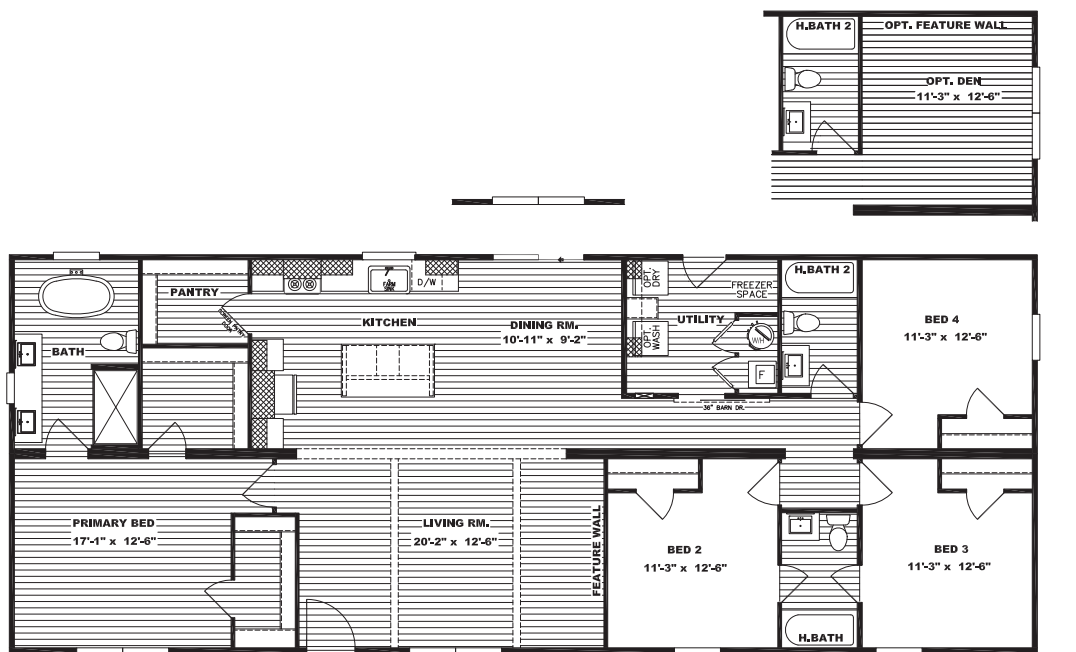

Everett

52NXT28684AH / 4 beds / 3 baths / 1,790 sq. ft. / 28x68

Standard Features

- White, Clay or Flint vinyl siding with OSB sheathing
- 30 Year Architectural Weatherwood shingles
- 20' dormer with SmartPanel insert and columns
- Dual porch lights at front door
- Artisan front door (Blue or White)
- Optional artisan 6 pane glass front door (blue or white)
- Full-view storm door
- Ring® HD video doorbell
- Kwikset® black interior and exterior door hardware
- Sliding glass patio door
- Tape and textured walls throughout
- 3" iron mountain pine or white trim around doors, windows, at the ceiling, and baseboards in linoleum areas
- Shaw Resilient® linoleum standard in all living rooms, primary bedrooms, and wet areas
- Custom wood shelving in closets with rod
- Shiplap feature wall (POG) with W/B for TV
- Shaw Resilient® R2X® 25 oz residential carpet is standard in spare bedrooms with built-in stain treatment
- Iron mountain pine ceiling beams
- 200 amp service
- Black ceiling fan with light in primary bedroom and living room or den
- USB recept in islands
- Large single-level island
- Iron mountain pine utility sliding barn door
- DuraCraft® cabinets in four colors (we can also add four island colors) with shaker profile. PVC scratch-resistant and water-repellant
- Drawer over base door construction
- 43" overhead cabinets
- Samsung® appliances in stainless steel
 - Package includes 27" side-by-side with water/ice, smooth top range, dishwasher, and stainless steel microwave over range
- Pfister® brushed nickel gooseneck faucet with sprayer in stainless steel farmhouse apron sink
- Two black pendant lights over the island
- All homes are constructed with eBuilt® features
- R-22/R-13/R-38 insulation values
- Overhead air ducts
- Lux Low-E windows – 60", 4 over 1 gridded wit bronze finish
- ecobee® Smart Thermostat
- Rheem® hybrid heat pump 40-gallon water heater
- SmartComfort® Carrier® furnace – electric up-flow air
- LED can lights throughout
- 60" fiberglass shower with black pivot door in primary bath
- Square porcelain sinks
- Pfister® black faucets in both baths
- Iron mountain pine or white trimmed mirrors
- 60" fiberglass tub/shower combo in hall bath
- Freestanding designer tub
- Screen pantry door
- White tile backsplash in kitchen and baths
- Floating shelves above toilet in primary bathroom
- Awning over living room window
- Shirt/Skirt shelving in primary bedroom closet