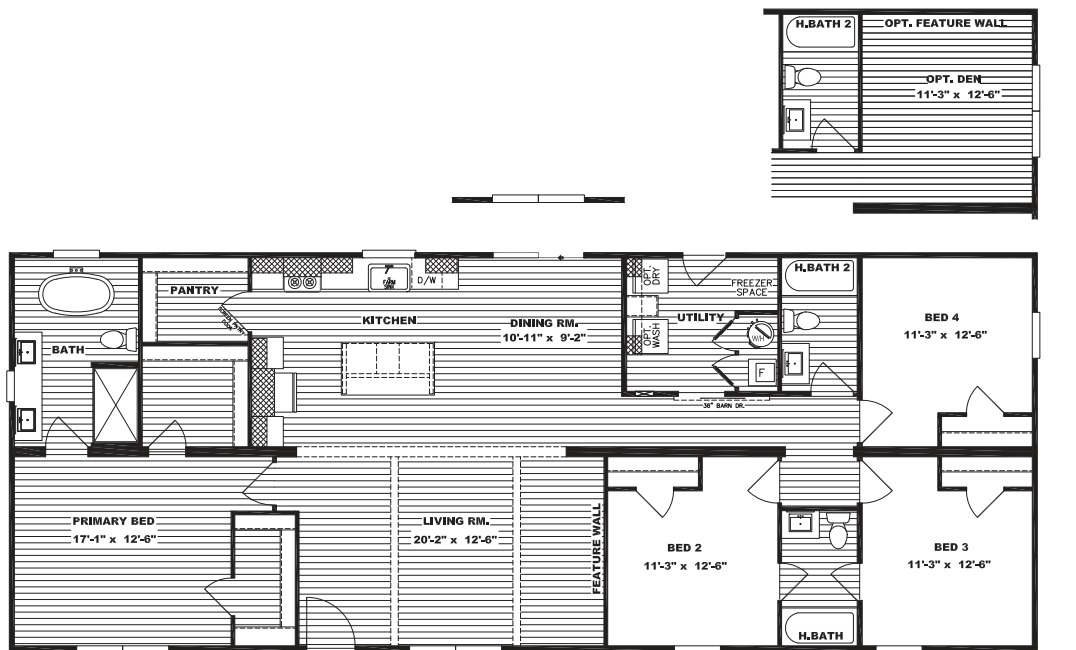

Everett

52NXT28684AH | 4 beds | 3 baths | 1,790 sq. ft. | 28x68

Standard Features

- White, Clay or Flint vinyl siding with OSB sheathing
- 30 Year Architectural Weatherwood shingles
- 20' dormer with SmartPanel insert and columns
- Dual porch lights at front door
- Artisan front door (Blue or White)
- Optional artisan 6 pane glass front door (blue or white)
- Full-view storm door
- Ring® HD video doorbell
- Kwikset® black interior and exterior door hardware
- Sliding glass patio door
- Tape and textured walls throughout
- 3" iron mountain pine or white trim around doors, windows, at the ceiling, and baseboards in linoleum areas
- Shaw Resilient® linoleum standard in all living rooms, primary bedrooms, and wet areas
- Custom wood shelving in closets with rod
- Shiplap feature wall (POG) with W/B for TV
- Shaw Resilient® R2X® 25 oz residential carpet is standard in spare bedrooms with built-in stain treatment
- Iron mountain pine ceiling beams
- 200 amp service
- Black ceiling fan with light in primary bedroom and living room or den
- USB recept in islands
- Large single-level island
- Iron mountain pine utility sliding barn door
- DuraCraft® cabinets in three colors (we can also add four island colors) with shaker profile. PVC scratch-resistant and water-repellant
- Drawer over base door construction
- 43" overhead cabinets
- Frigidaire® appliances in stainless steel
- Package includes 26' side-by-side with water/ice, smooth top range, dishwasher, and stainless steel microwave over range
- Pfister® brushed nickel gooseneck faucet with sprayer in stainless steel farmhouse apron sink
- Two black pendant lights over the island
- All homes are constructed with eBuilt® features
- R-22/R-13/R-38 insulation values
- Overhead air ducts
- Lux Low-E windows – 60", 4 over 1 gridded wit bronze finish
- ecobee® Smart Thermostat
- Rheem® hybrid heat pump 40-gallon water heater
- SmartComfort® Carrier® furnace – electric up-flow air
- LED can lights throughout
- 60" fiberglass shower with black pivot door in primary bath
- Square porcelain sinks
- Pfister® black faucets in both baths
- Iron mountain pine or white trimmed mirrors
- 60" fiberglass tub/shower combo in hall bath
- Freestanding designer tub
- Screen pantry door