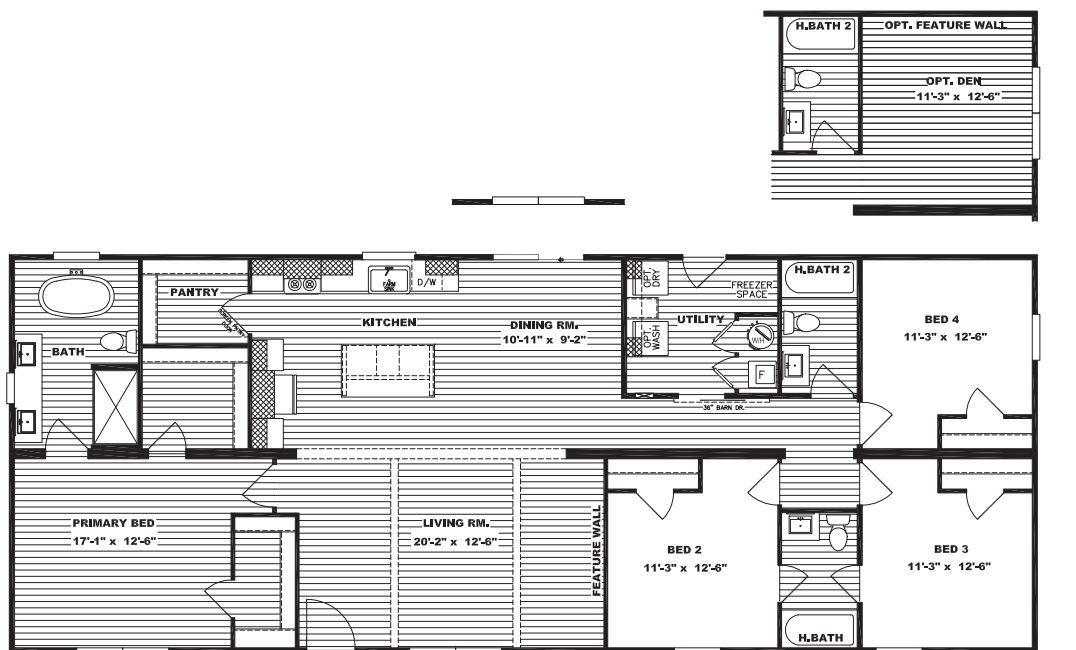

## Standard Features

- White, Clay or Flint vinyl siding with OSB sheathing
- 30 Year Architectural Weatherwood shingles
- 20' dormer with SmartPanel insert and columns
- Dual porch lights at front door
- Artisan front door (Blue or White)
- Optional artisan 6 pane glass front door (blue or white)
- Full-view storm door
- Ring® HD video doorbell
- Kwikset® black interior and exterior door hardware
- Sliding glass patio door
- Tape and textured walls throughout
- 3" iron mountain pine or white trim around doors, windows, at the ceiling, and baseboards in linoleum areas
- Shaw Resilient® linoleum standard in all living rooms, primary bedrooms, and wet areas
- Custom wood shelving in closets with rod
- Shiplap feature wall (POG) with W/B for TV
- Shaw Resilient® R2X® 25 oz residential carpet is standard in spare bedrooms with built-in stain treatment
- Iron mountain pine ceiling beams
- 200 amp service
- Black ceiling fan with light in primary bedroom and living room or den
- USB recept in islands
- Large single-level island
- Iron mountain pine utility sliding barn door
- DuraCraft® cabinets in three colors (we can also add four island colors) with shaker profile. PVC scratch-resistant and water-repellant
- Drawer over base door construction
- 43" overhead cabinets
- Frigidaire® appliances in stainless steel
- Package includes 26' side-by-side with water/ice, smooth top range, dishwasher, and stainless steel microwave over range
- Pfister® brushed nickel gooseneck faucet with sprayer in stainless steel farmhouse apron sink
- Two black pendant lights over the island
- All homes are constructed with eBuilt® features
- R-22/R-13/R-38 insulation values
- Overhead air ducts
- Lux Low-E windows – 60", 4 over 1 gridded wit bronze finish
- ecobee® Smart Thermostat
- Rheem® hybrid heat pump 40-gallon water heater
- SmartComfort® Carrier® furnace – electric up-flow air
- LED can lights throughout
- 60" fiberglass shower with black pivot door in primary bath
- Square porcelain sinks
- Pfister® black faucets in both baths
- Iron mountain pine or white trimmed mirrors
- 60" fiberglass tub/shower combo in hall bath
- Freestanding designer tub
- Screen pantry door